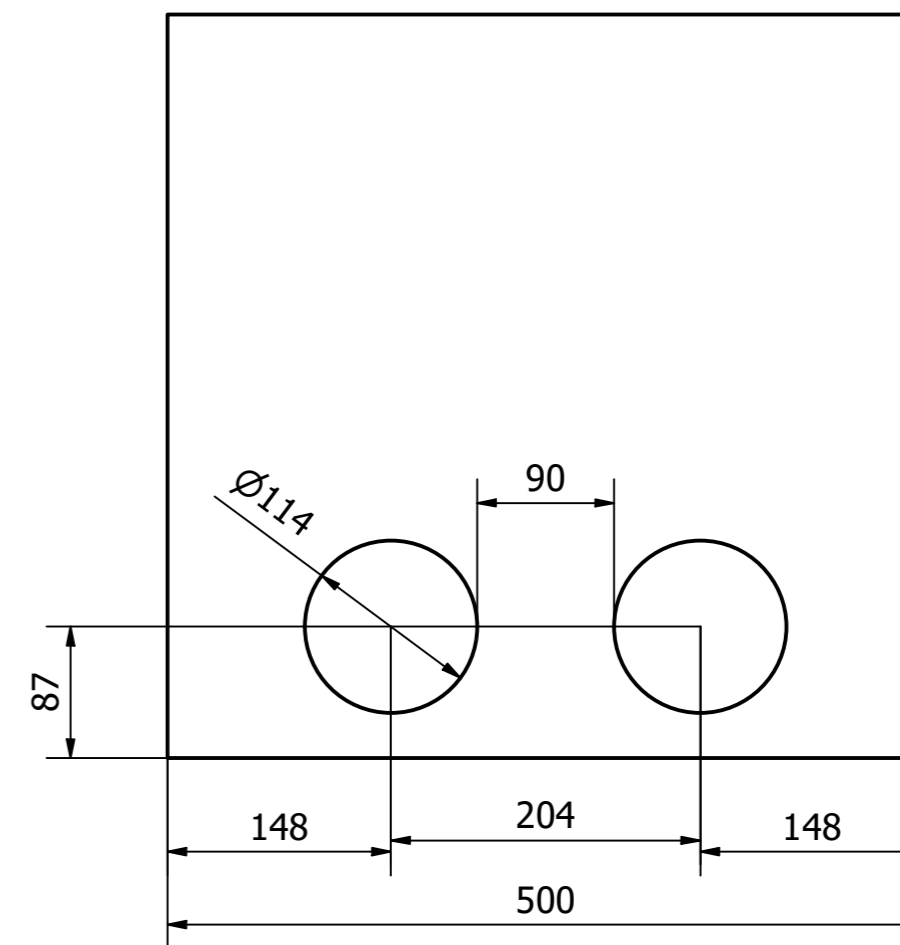

INLET

SIDE

OUTLET

# FREE 30

Designed by FREE Drum Filter	Checked by Lam Nguyen	Approved by Tu Tran Anh	Date 01 OCT. 2021	Create Date 01 JUN. 2021
REAL LINK CO., LTD.		FREE 30 LAYOUT		
			Edition 2.0	