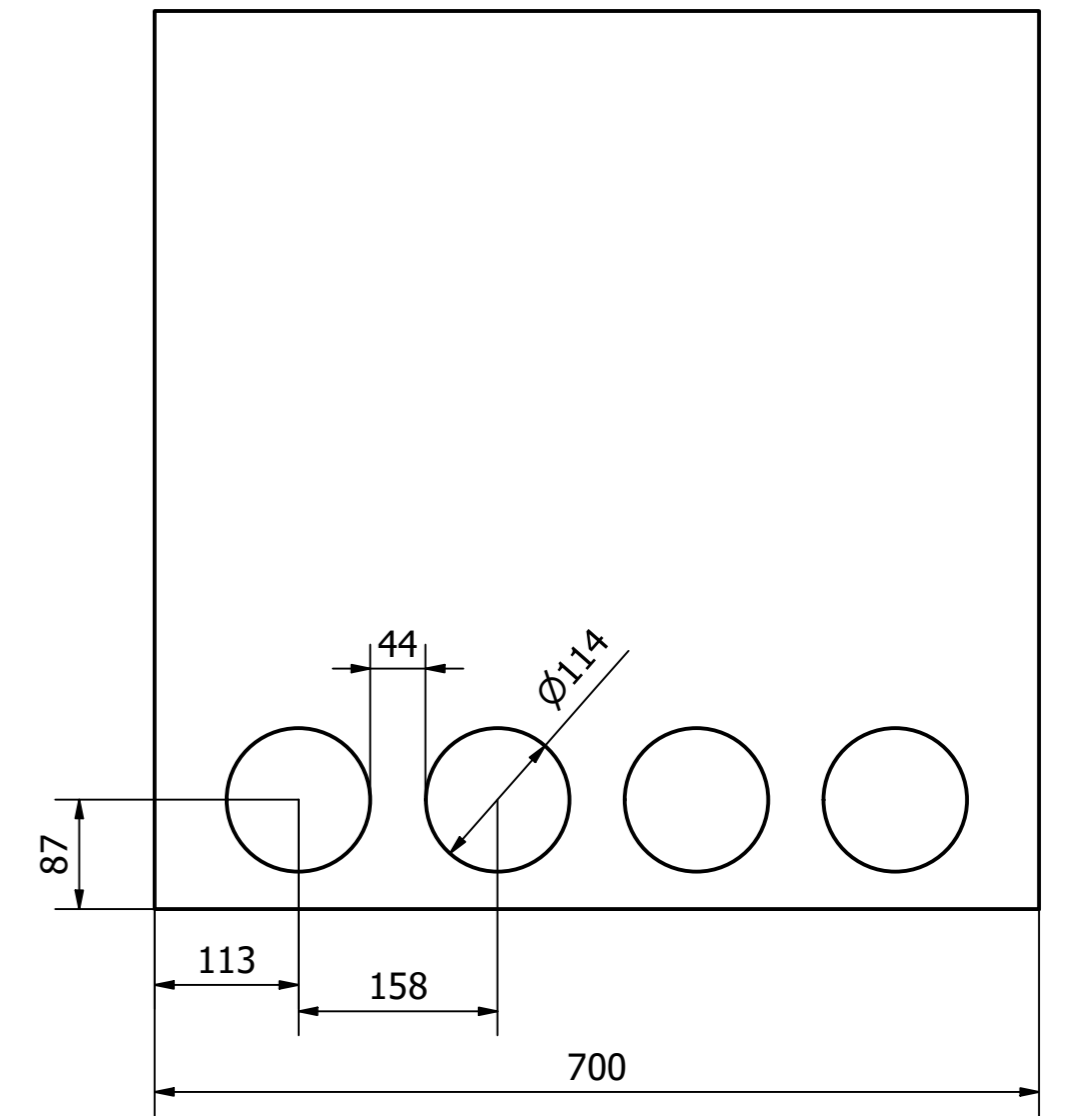

INLET

SIDE

OUTLET

FREE 80s

Designed by FREE Drum Filter	Checked by Lam Nguyen	Approved by Tu Tran Anh	Date 01 OCT. 2021	Create Date 01 JUN. 2021
REAL LINK CO., LTD.		FREE 80s LAYOUT		
			Edition 2.0	